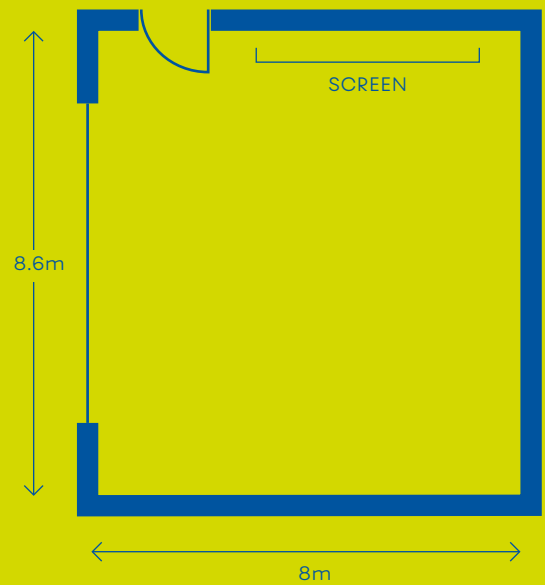

Specification

Size
69m²

Capacity
50 people

Other details

- Projector
- Audio system
- Breakout spaces
- Whiteboard
- Natural light
- Air conditioning
- Disabled access

Layout

Fidra

Inchkeith at a glance

Situated on the ground floor of the former Manor House, Inchkeith offers stunning views across the Firth of Forth.

A flexible space ideal for smaller events and meetings, Inchkeith is fully equipped with audio-visual equipment and WiFi making it suitable for in-person and hybrid meetings. It's also perfect as a breakout room together with Fidra.

Specification

Size
35m²

Capacity
16 people

Other details

- Projector
- Audio system
- Breakout spaces
- Whiteboard
- Natural light
- Air conditioning
- Disabled access

Layout

Inchkeith

Inchcolm at a glance

Specification

Size
35m²

Capacity
18 people

Other details

- Projector
- Audio system
- Breakout spaces
- Whiteboard
- Natural light
- Air conditioning
- Disabled access

Layout

Inchcolm

Why choose N°17?