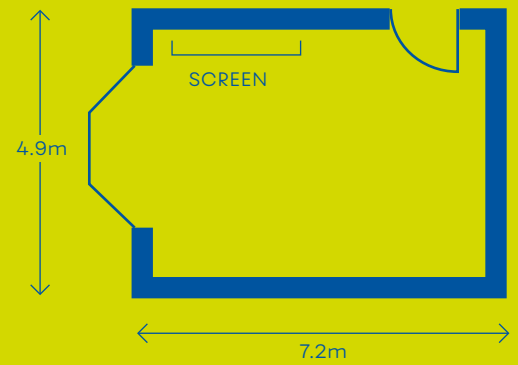

Specification

Size
69m²

Capacity
50 people

Other details

- Projector
- Audio system
- Breakout spaces
- Whiteboard
- Natural light
- Air conditioning
- Disabled access

Layout

Fidra

Inchkeith at a glance

Specification

Size
35m²

Capacity
16 people

Other details

- Projector
- Audio system
- Breakout spaces
- Whiteboard
- Natural light
- Air conditioning
- Disabled access

Layout

Inchkeith

Inchcolm at a glance

Specification

Size
35m²

Capacity
18 people

Other details

- Projector
- Audio system
- Breakout spaces
- Whiteboard
- Natural light
- Air conditioning
- Disabled access

Layout

Inchcolm

Why choose N°17?