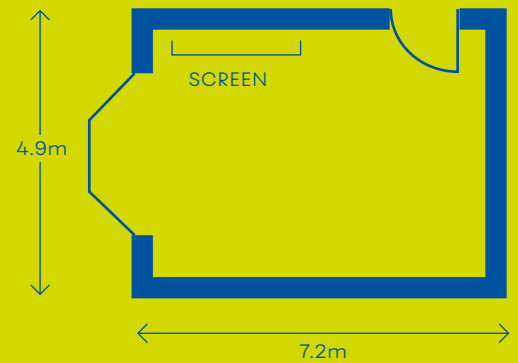

Specification

Size
69m²

Capacity
50 people

Other details

- Projector
- Audio system
- Breakout spaces
- Whiteboard
- Natural light
- Air conditioning
- Disabled access

Layout

Fidra

Inchkeith at a glance

Specification

Size
35m²

Capacity
16 people

Other details

- Projector
- Audio system
- Breakout spaces
- Whiteboard
- Natural light
- Air conditioning
- Disabled access

Layout

Inchkeith

Inchcolm at a glance

Specification

Size
35m²

Capacity
18 people

Other details

- Projector
- Audio system
- Breakout spaces
- Whiteboard
- Natural light
- Air conditioning
- Disabled access

Layout

Inchcolm

Why choose N°17?